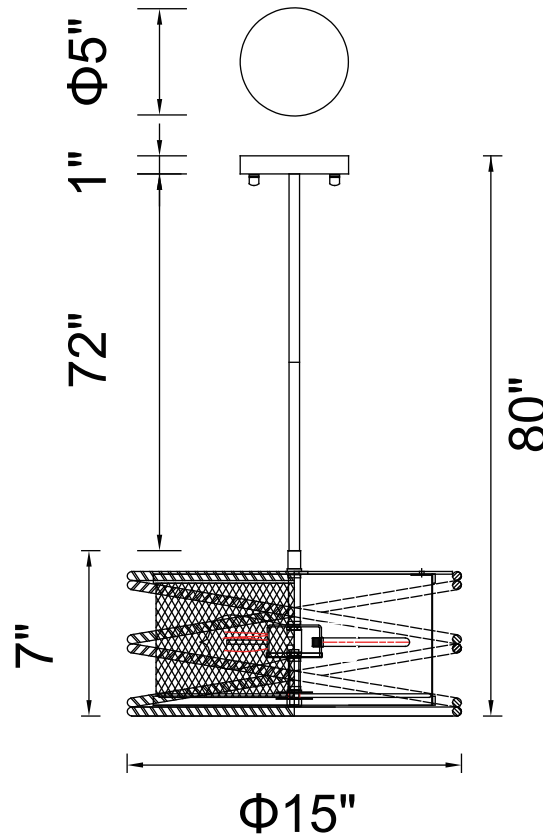

PROJECT: _____

FIXTURE TYPE: _____

LOCATION: _____

CONTACT/PHONE: _____

Item	9700P15-2-197
Collection	DARYA
Finish	Brown
Glass	-----
Crystal	Clear
Input	120V AC,60HZ,AC

Shade	-----
Length/Dia.	15"
Width/Ext.	-----
Height	7"
Maximum	-----
Lumens	-----

Light Source	E26
Bulb Info.	2×60W
Included	-----
Dimmable	No
Color	-----
Weight	