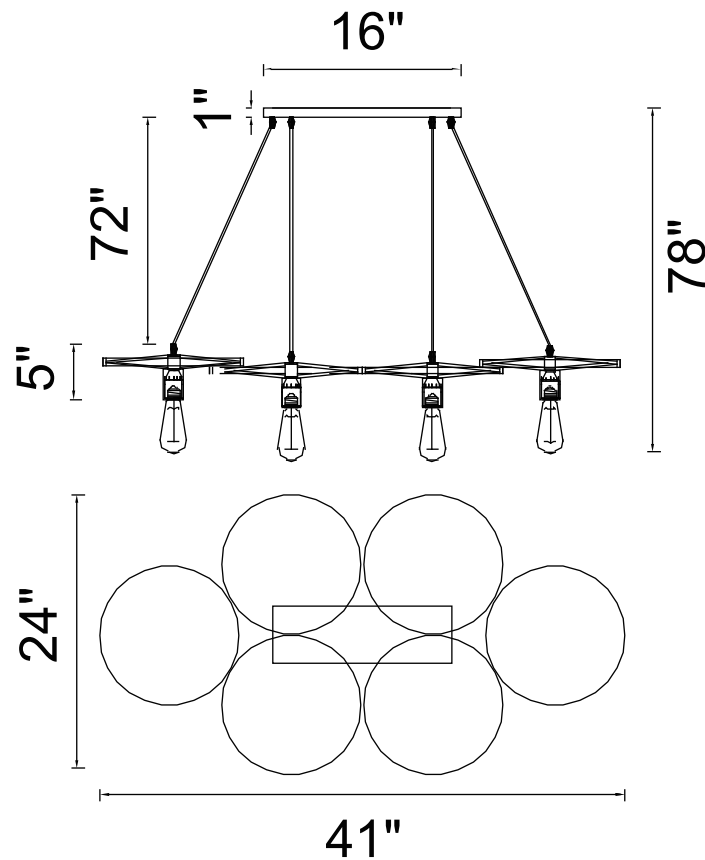

PROJECT: _____

FIXTURE TYPE: _____

LOCATION: _____

CONTACT/PHONE: _____

Item	9699P41-6-194
Collection	RAVI
Finish	Black+Gold
Glass	-----
Crystal	-----
Input	120V AC,60HZ,AC

Shade	-----
Length/Dia.	41"
Width/Ext.	24"
Height	5"
Maximum	78"
Lumens	-----

Light Source	E26
Bulb Info.	6×60W
Included	-----
Dimmable	No
Color	-----
Weight	