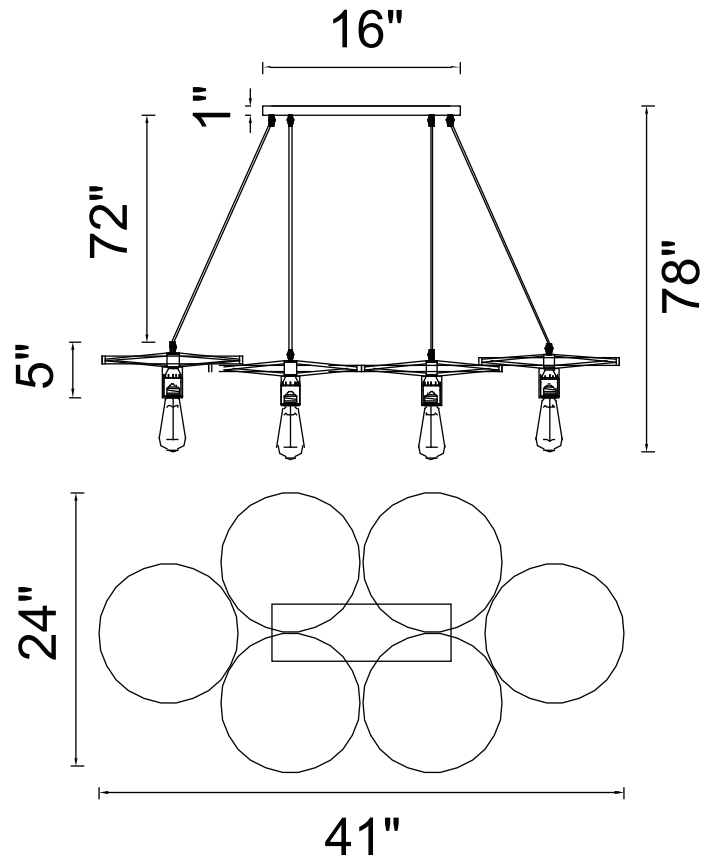

PROJECT: \_\_\_\_\_

FIXTURE TYPE: \_\_\_\_\_

LOCATION: \_\_\_\_\_

CONTACT/PHONE: \_\_\_\_\_

Item	9699P41-6-101
Collection	RAVI
Finish	Black
Glass	-----
Crystal	-----
Input	120V AC,60HZ,AC

Shade	-----
Length/Dia.	41"
Width/Ext.	24"
Height	5"
Maximum	78"
Lumens	-----

Light Source	E26
Bulb Info.	6×60W
Included	-----
Dimmable	No
Color	-----
Weight	