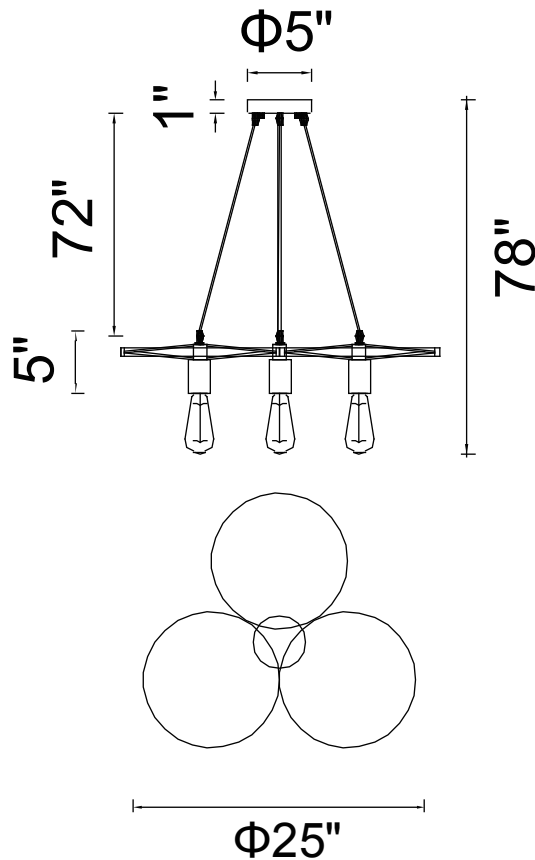

PROJECT: \_\_\_\_\_

FIXTURE TYPE: \_\_\_\_\_

LOCATION: \_\_\_\_\_

CONTACT/PHONE: \_\_\_\_\_

Item	9699P25-3-101
Collection	RAVI
Finish	Black
Glass	-----
Crystal	-----
Input	120V AC,60HZ,AC

Shade	-----
Length/Dia.	25"
Width/Ext.	-----
Height	5"
Maximum	78"
Lumens	-----

Light Source	E26
Bulb Info.	3×60W
Included	-----
Dimmable	No
Color	-----
Weight	