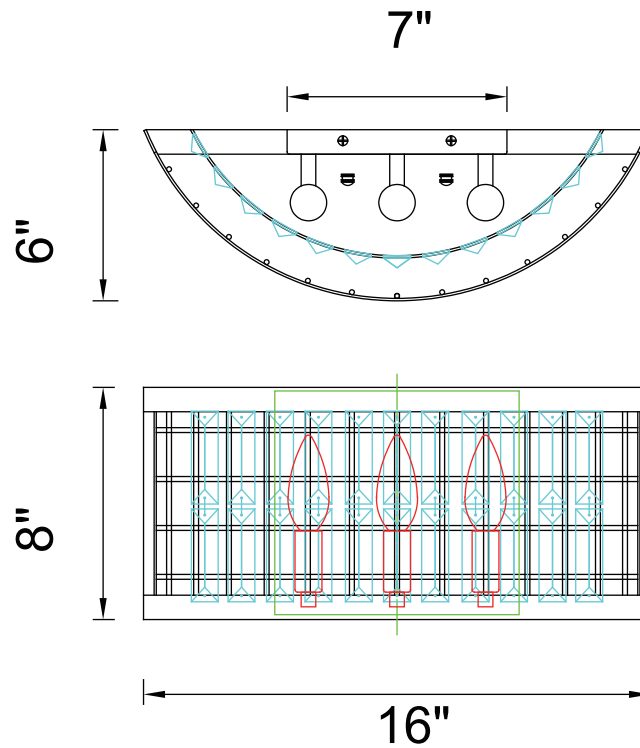

PROJECT: _____

FIXTURE TYPE: _____

LOCATION: _____

CONTACT/PHONE: _____

Item	9697W16-3-192
Collection	MEGHNA
Finish	Brown
Glass	-----
Crystal	Clear
Input	120V AC,60HZ,AC

Shade	-----
Length/Dia.	16"
Width/Ext.	6"
Height	8"
Maximum	-----
Lumens	-----

Light Source	E12
Bulb Info.	3×60W
Included	-----
Dimmable	No
Color	-----
Weight	