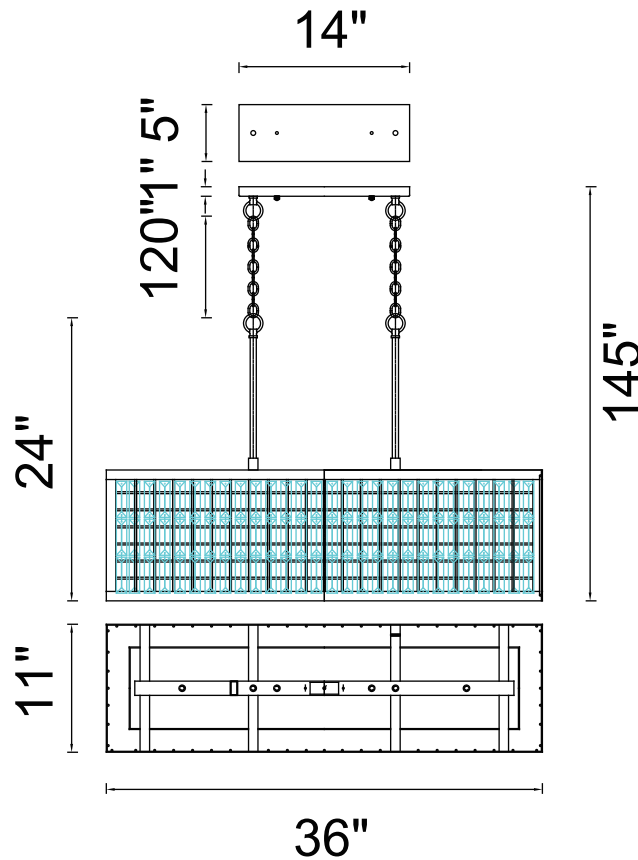

PROJECT: \_\_\_\_\_

FIXTURE TYPE: \_\_\_\_\_

LOCATION: \_\_\_\_\_

CONTACT/PHONE: \_\_\_\_\_

Item	9697P36-4-192
Collection	MEGHNA
Finish	Brown
Glass	-----
Crystal	Clear
Input	120V AC,60HZ,AC

Shade	-----
Length/Dia.	36"
Width/Ext.	11"
Height	24"
Maximum	-----
Lumens	-----

Light Source	E12
Bulb Info.	20×60W
Included	-----
Dimmable	No
Color	-----
Weight	