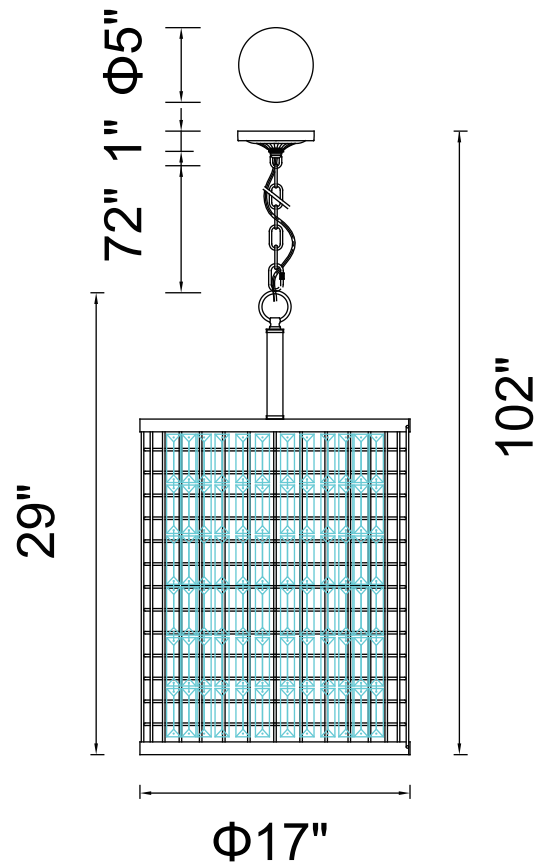

PROJECT: \_\_\_\_\_

FIXTURE TYPE: \_\_\_\_\_

LOCATION: \_\_\_\_\_

CONTACT/PHONE: \_\_\_\_\_

Item	9697P17-6-192
Collection	MEGHNA
Finish	Brown
Glass	-----
Crystal	Clear
Input	120V AC,60HZ,AC

Shade	-----
Length/Dia.	17"
Width/Ext.	-----
Height	29"
Maximum	-----
Lumens	-----

Light Source	E12
Bulb Info.	6×60W
Included	-----
Dimmable	No
Color	-----
Weight	