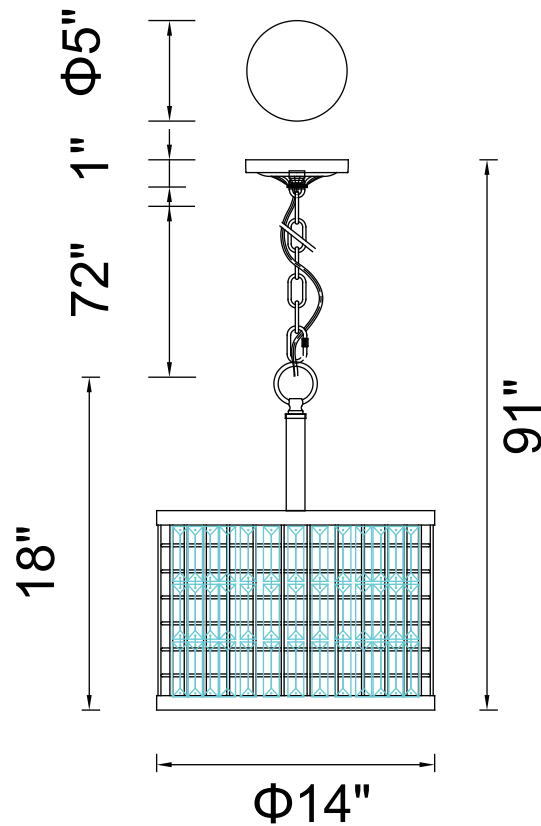

PROJECT: _____

FIXTURE TYPE: _____

LOCATION: _____

CONTACT/PHONE: _____

Item	9697P14-4-192
Collection	MEGHNA
Finish	Brown
Glass	-----
Crystal	Clear
Input	120V AC,60HZ,AC

Shade	-----
Length/Dia.	14"
Width/Ext.	-----
Height	18"
Maximum	-----
Lumens	-----

Light Source	E12
Bulb Info.	4×60W
Included	-----
Dimmable	No
Color	-----
Weight	-----