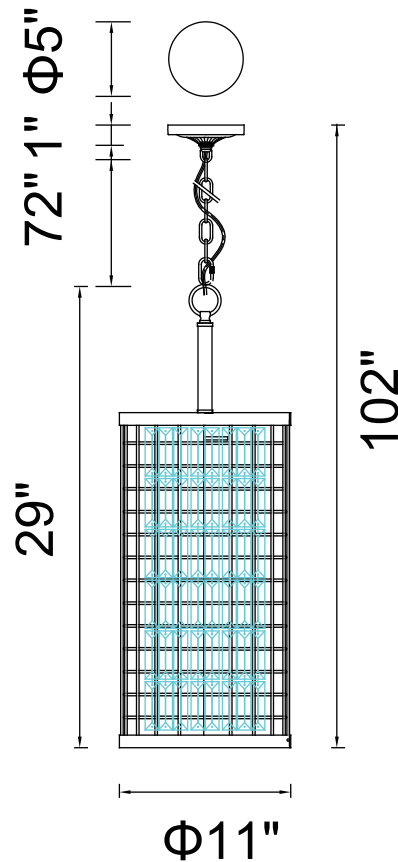

PROJECT: _____

FIXTURE TYPE: _____

LOCATION: _____

CONTACT/PHONE: _____

Item	9697P11-4-192
Collection	MEGHNA
Finish	Brown
Glass	-----
Crystal	Clear
Input	120V AC,60HZ,AC

Shade	-----
Length/Dia.	11"
Width/Ext.	-----
Height	29"
Maximum	-----
Lumens	-----

Light Source	E12
Bulb Info.	4×60W
Included	-----
Dimmable	No
Color	-----
Weight	