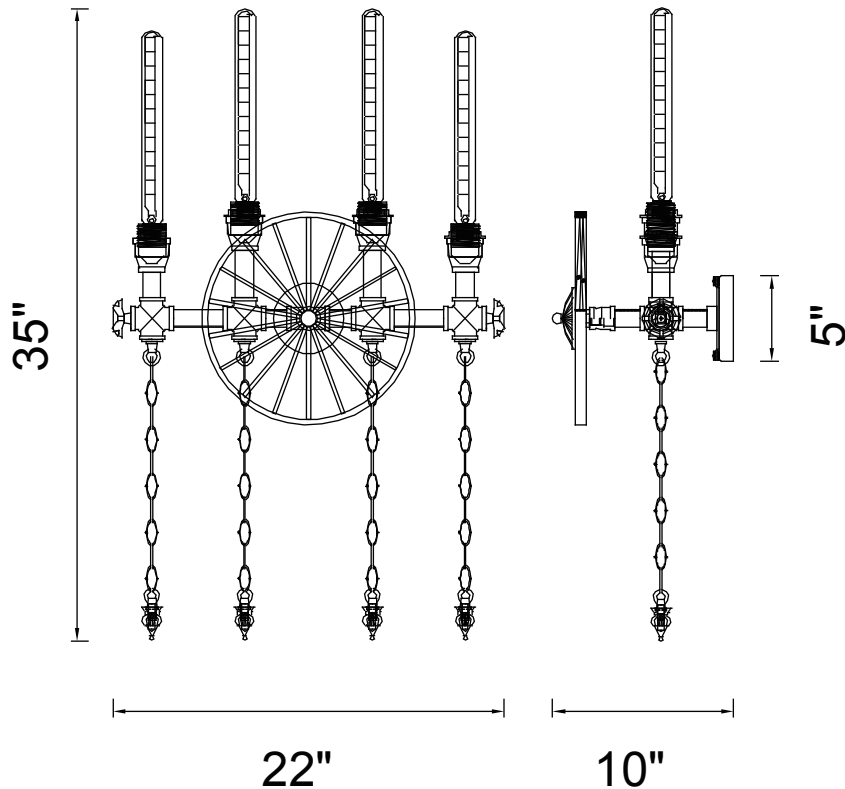

PROJECT: _____

FIXTURE TYPE: _____

LOCATION: _____

CONTACT/PHONE: _____

Item	9694W22-4-187
Collection	RIO
Finish	Gray
Glass	-----
Crystal	-----
Input	120V AC,60HZ,AC

Shade	-----
Length/Dia.	22"
Width/Ext.	10"
Height	35"
Maximum	-----
Lumens	-----

Light Source	E26
Bulb Info.	4×60W
Included	-----
Dimmable	No
Color	-----
Weight	