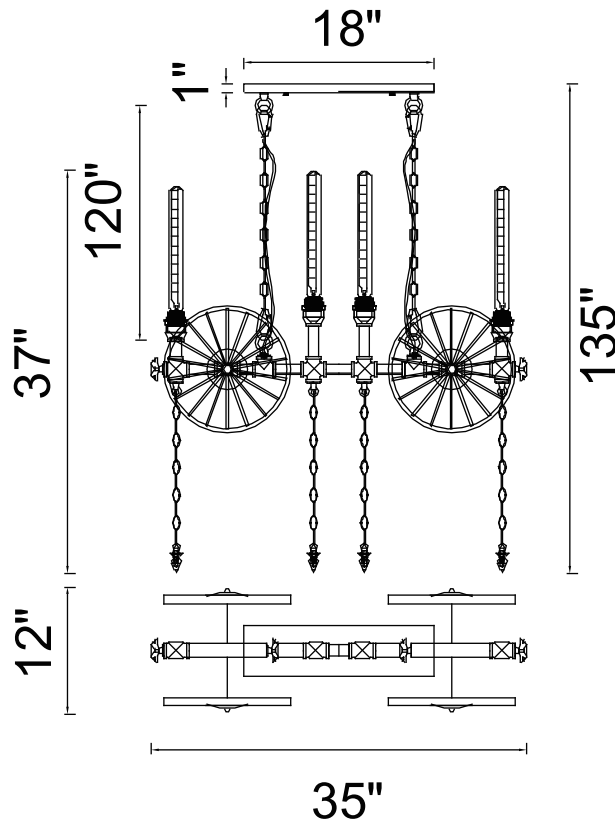

PROJECT: \_\_\_\_\_

FIXTURE TYPE: \_\_\_\_\_

LOCATION: \_\_\_\_\_

CONTACT/PHONE: \_\_\_\_\_

Item	9694P35-4-187
Collection	RIO
Finish	Gray
Glass	-----
Crystal	-----
Input	120V AC,60HZ,AC

Shade	-----
Length/Dia.	35"
Width/Ext.	12"
Height	37"
Maximum	135"
Lumens	-----

Light Source	E26
Bulb Info.	4×60W
Included	-----
Dimmable	No
Color	-----
Weight	