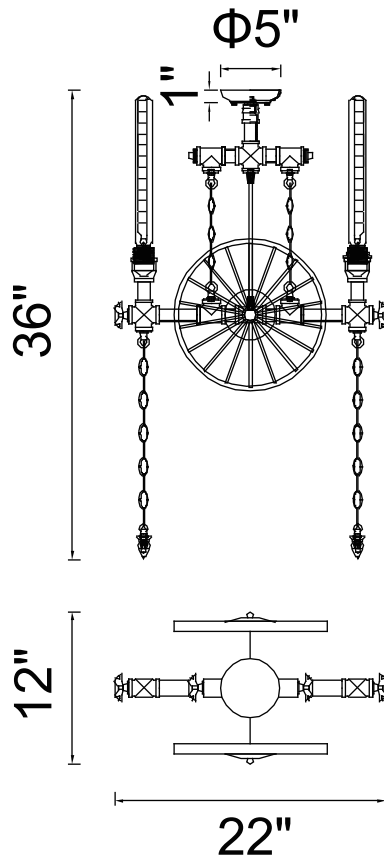

PROJECT: _____

FIXTURE TYPE: _____

LOCATION: _____

CONTACT/PHONE: _____

Item	9694P22-2-187
Collection	RIO
Finish	Gray
Glass	-----
Crystal	-----
Input	120V AC,60HZ,AC

Shade	-----
Length/Dia.	22"
Width/Ext.	12"
Height	36"
Maximum	-----
Lumens	-----

Light Source	E26
Bulb Info.	2×60W
Included	-----
Dimmable	No
Color	-----
Weight	