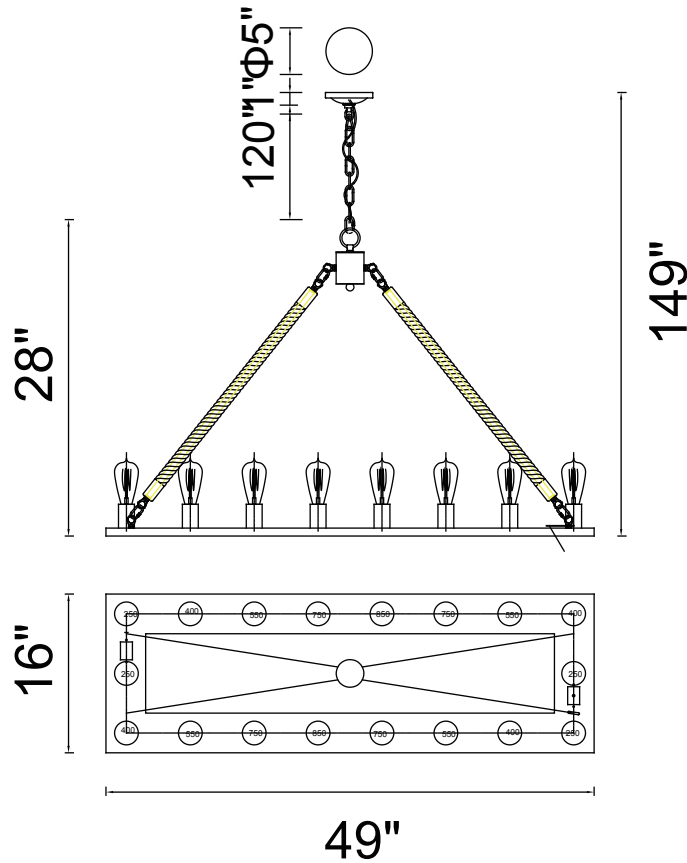

PROJECT: _____

FIXTURE TYPE: _____

LOCATION: _____

CONTACT/PHONE: _____

Item	9671P49-18-RC-101
Collection	PADMA
Finish	Black
Glass	-----
Crystal	-----
Input	120V AC,60HZ,AC

Shade	-----
Length/Dia.	49"
Width/Ext.	16"
Height	28"
Maximum	149"
Lumens	-----

Light Source	E26
Bulb Info.	18x60W
Included	-----
Dimmable	No
Color	-----
Weight	