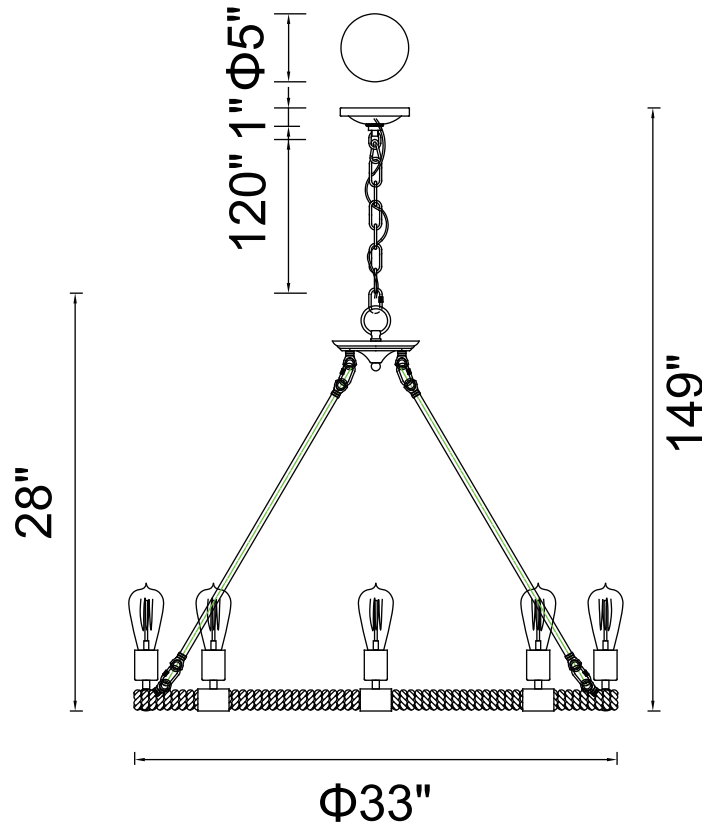

PROJECT: _____

FIXTURE TYPE: _____

LOCATION: _____

CONTACT/PHONE: _____

Item	9671P33-8-101
Collection	GANGES
Finish	Black
Glass	-----
Crystal	-----
Input	120V AC,60HZ,AC

Shade	-----
Length/Dia.	33"
Width/Ext.	-----
Height	28"
Maximum	149"
Lumens	-----

Light Source	E26
Bulb Info.	8×60W
Included	-----
Dimmable	No
Color	-----
Weight	