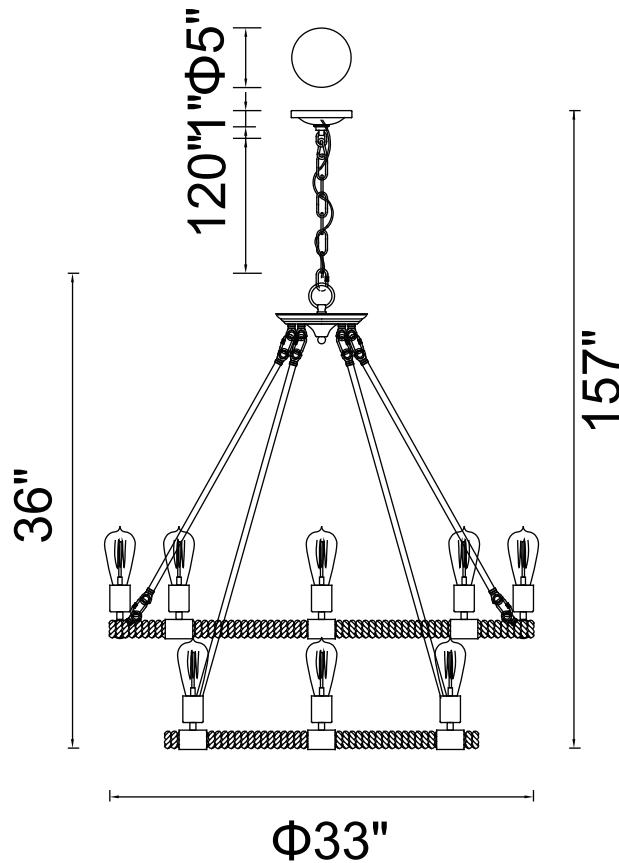

PROJECT: _____

FIXTURE TYPE: _____

LOCATION: _____

CONTACT/PHONE: _____

Item	9671P33-14-101
Collection	GANGES
Finish	Black
Glass	-----
Crystal	-----
Input	120V AC,60HZ,AC

Shade	-----
Length/Dia.	33"
Width/Ext.	-----
Height	36"
Maximum	157"
Lumens	-----

Light Source	E26
Bulb Info.	14×60W
Included	-----
Dimmable	No
Color	-----
Weight	