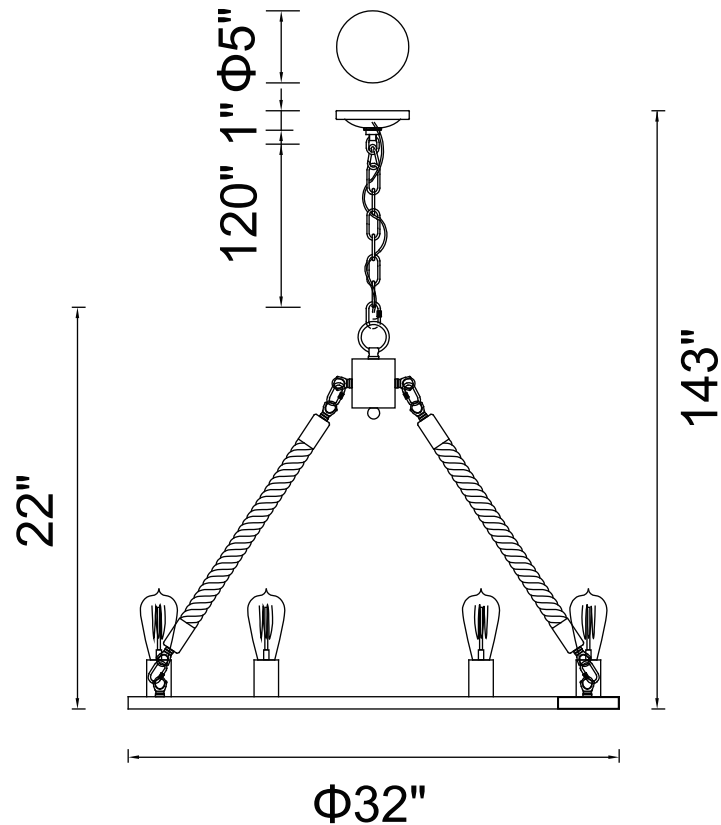

PROJECT: _____

FIXTURE TYPE: _____

LOCATION: _____

CONTACT/PHONE: _____

Item	9671P32-8-101
Collection	PADMA
Finish	Black
Glass	-----
Crystal	-----
Input	120V AC,60HZ,AC

Shade	-----
Length/Dia.	32"
Width/Ext.	-----
Height	22"
Maximum	143"
Lumens	-----

Light Source	E26
Bulb Info.	8×60W
Included	-----
Dimmable	No
Color	-----
Weight	