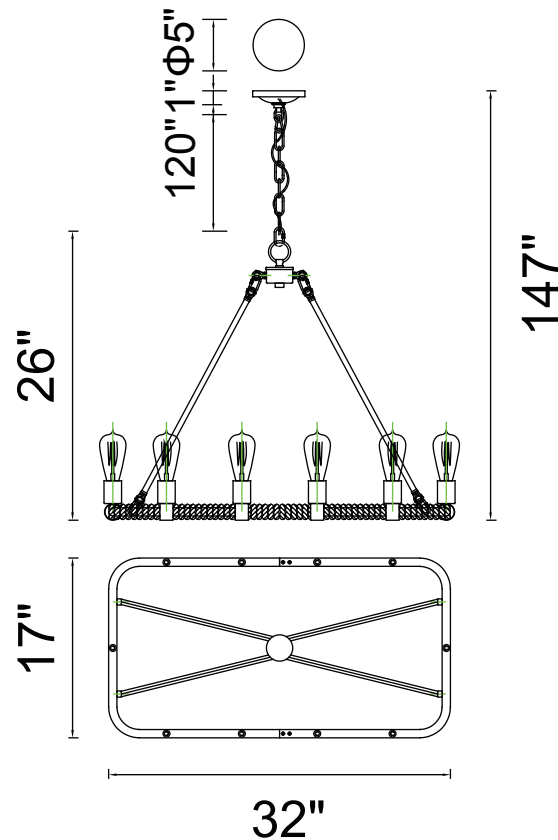

PROJECT: _____

FIXTURE TYPE: _____

LOCATION: _____

CONTACT/PHONE: _____

Item	9671P32-10-130
Collection	GANGES
Finish	Brown
Glass	-----
Crystal	-----
Input	120V AC,60HZ,AC

Shade	-----
Length/Dia.	32"
Width/Ext.	17"
Height	26"
Maximum	147"
Lumens	-----

Light Source	E26
Bulb Info.	10×60W
Included	-----
Dimmable	No
Color	-----
Weight	