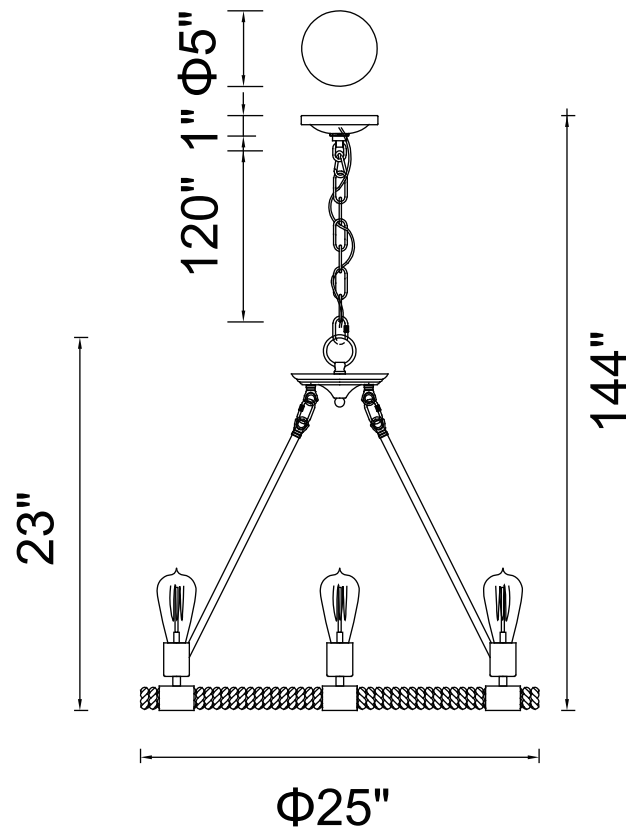

PROJECT: _____

FIXTURE TYPE: _____

LOCATION: _____

CONTACT/PHONE: _____

Item	9671P25-6-101
Collection	GANGES
Finish	Black
Glass	-----
Crystal	-----
Input	120V AC,60HZ,AC

Shade	-----
Length/Dia.	25"
Width/Ext.	-----
Height	23"
Maximum	144"
Lumens	-----

Light Source	E26
Bulb Info.	6×60W
Included	-----
Dimmable	No
Color	-----
Weight	