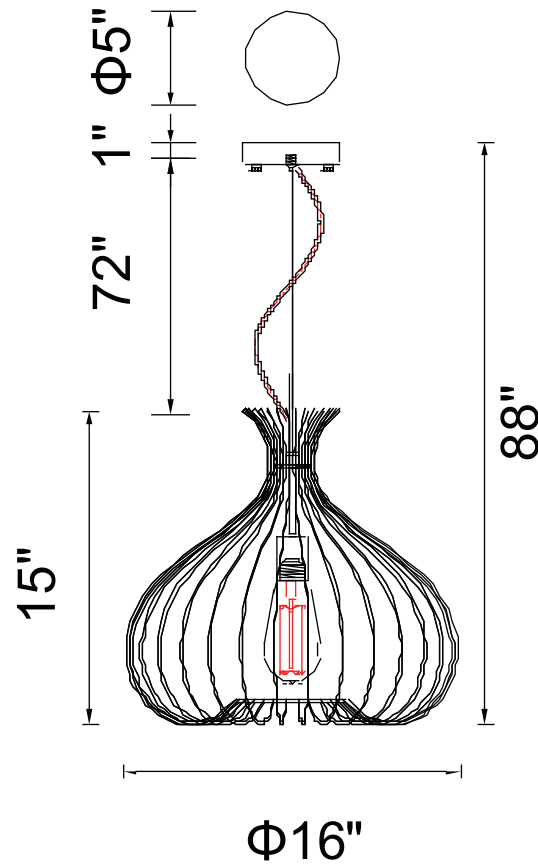

PROJECT: \_\_\_\_\_

FIXTURE TYPE: \_\_\_\_\_

LOCATION: \_\_\_\_\_

CONTACT/PHONE: \_\_\_\_\_

Item	9650P16-1-101
Collection	DARLEEN
Finish	Black
Glass	-----
Crystal	-----
Input	120V AC,60HZ,AC

Shade	-----
Length/Dia.	16"
Width/Ext.	-----
Height	15"
Maximum	88"
Lumens	-----

Light Source	E26
Bulb Info.	1×60W
Included	-----
Dimmable	No
Color	-----
Weight	