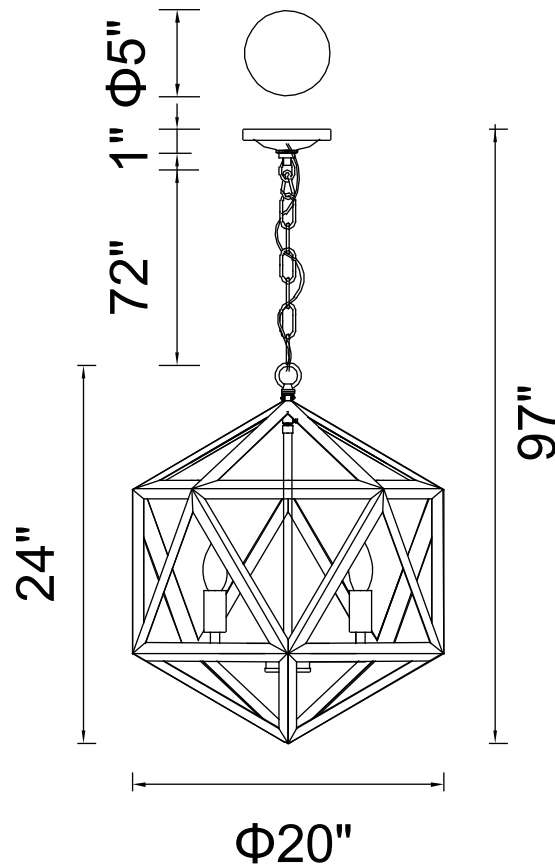

PROJECT: _____

FIXTURE TYPE: _____

LOCATION: _____

CONTACT/PHONE: _____

Item	9641P20-4-128
Collection	AMAZON
Finish	Antique Forged Copper
Glass	-----
Crystal	-----
Input	120V AC,60HZ,AC

Shade	-----
Length/Dia.	20"
Width/Ext.	-----
Height	24"
Maximum	97"
Lumens	-----

Light Source	E12
Bulb Info.	4×60W
Included	-----
Dimmable	No
Color	-----
Weight	