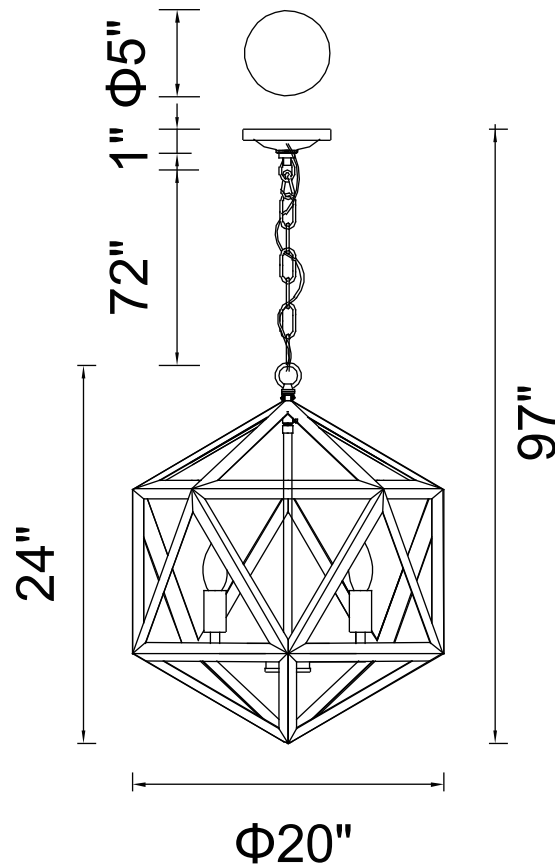

PROJECT: \_\_\_\_\_

FIXTURE TYPE: \_\_\_\_\_

LOCATION: \_\_\_\_\_

CONTACT/PHONE: \_\_\_\_\_

Item	9641P20-4-101
Collection	AMAZON
Finish	Black
Glass	-----
Crystal	-----
Input	120V AC,60HZ,AC

Shade	-----
Length/Dia.	20"
Width/Ext.	-----
Height	24"
Maximum	97"
Lumens	-----

Light Source	E12
Bulb Info.	4x60W
Included	-----
Dimmable	No
Color	-----
Weight	