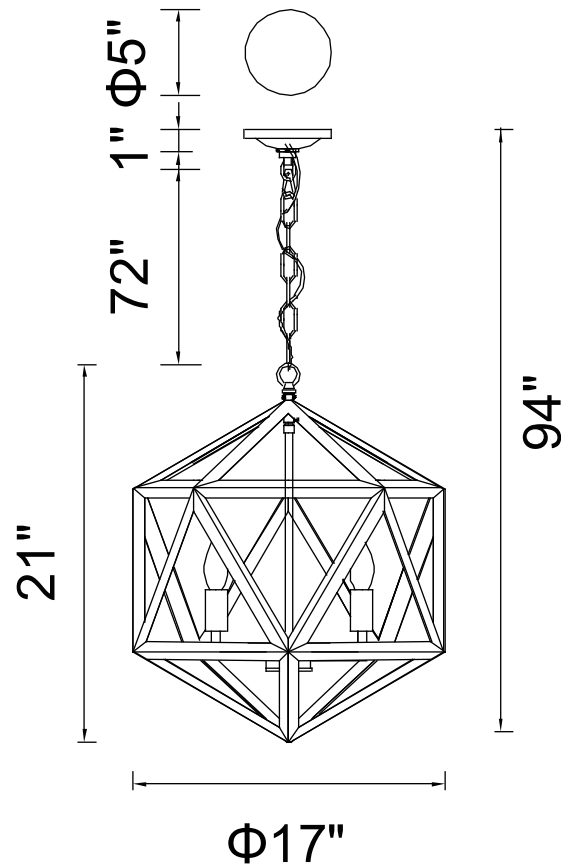

PROJECT: \_\_\_\_\_

FIXTURE TYPE: \_\_\_\_\_

LOCATION: \_\_\_\_\_

CONTACT/PHONE: \_\_\_\_\_

Item	9641P17-3-128
Collection	AMAZON
Finish	Antique Forged Copper
Glass	-----
Crystal	-----
Input	120V AC,60HZ,AC

Shade	-----
Length/Dia.	17"
Width/Ext.	-----
Height	21"
Maximum	94"
Lumens	-----

Light Source	E12
Bulb Info.	3×60W
Included	-----
Dimmable	No
Color	-----
Weight	-----