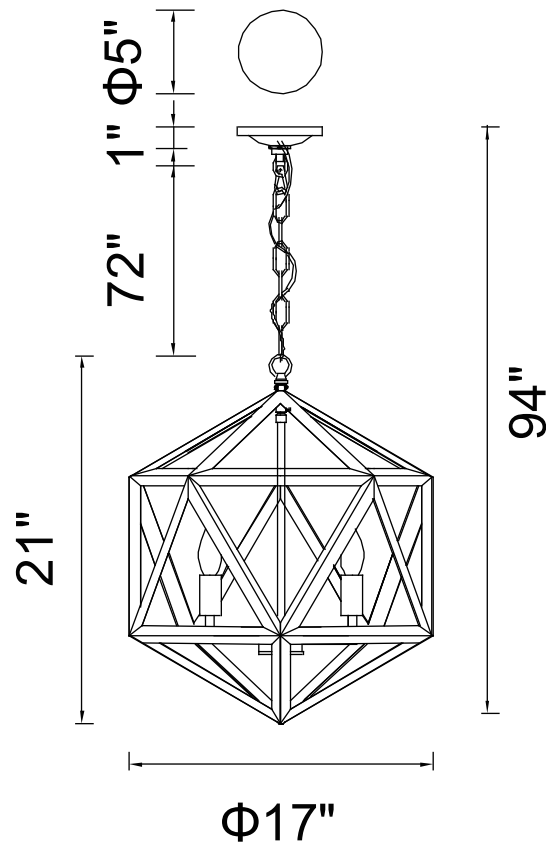

PROJECT: \_\_\_\_\_

FIXTURE TYPE: \_\_\_\_\_

LOCATION: \_\_\_\_\_

CONTACT/PHONE: \_\_\_\_\_

Item	9641P17-3-101
Collection	AMAZON
Finish	Black
Glass	-----
Crystal	-----
Input	120V AC,60HZ,AC

Shade	-----
Length/Dia.	17"
Width/Ext.	-----
Height	21"
Maximum	94"
Lumens	-----

Light Source	E12
Bulb Info.	3×60W
Included	-----
Dimmable	No
Color	-----
Weight	