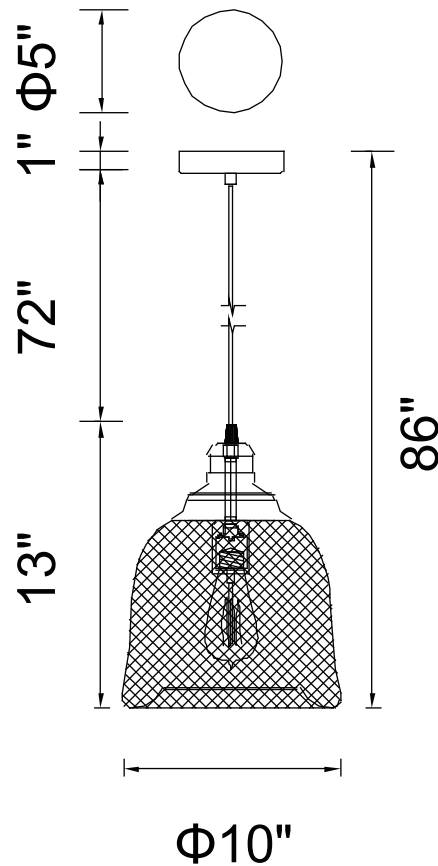

PROJECT: _____

FIXTURE TYPE: _____

LOCATION: _____

CONTACT/PHONE: _____

Item	9638P10-1-101
Collection	DREA
Finish	Black
Glass	-----
Crystal	-----
Input	120V AC,60HZ,AC

Shade	-----
Length/Dia.	10"
Width/Ext.	-----
Height	13"
Maximum	86"
Lumens	-----

Light Source	E26
Bulb Info.	1×60W
Included	-----
Dimmable	No
Color	-----
Weight	