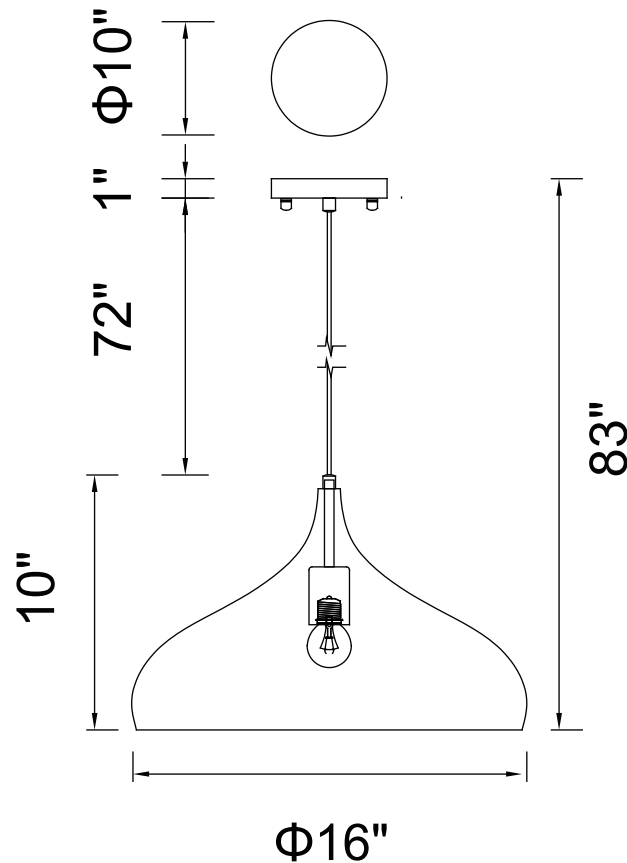

PROJECT: _____

FIXTURE TYPE: _____

LOCATION: _____

CONTACT/PHONE: _____

Item	9633P16-1-101
Collection	DYNAMIC
Finish	Black
Glass	-----
Crystal	-----
Input	120V AC,60HZ,AC

Shade	-----
Length/Dia.	16"
Width/Ext.	-----
Height	10"
Maximum	83"
Lumens	-----

Light Source	E26
Bulb Info.	1×60W
Included	-----
Dimmable	No
Color	-----
Weight	