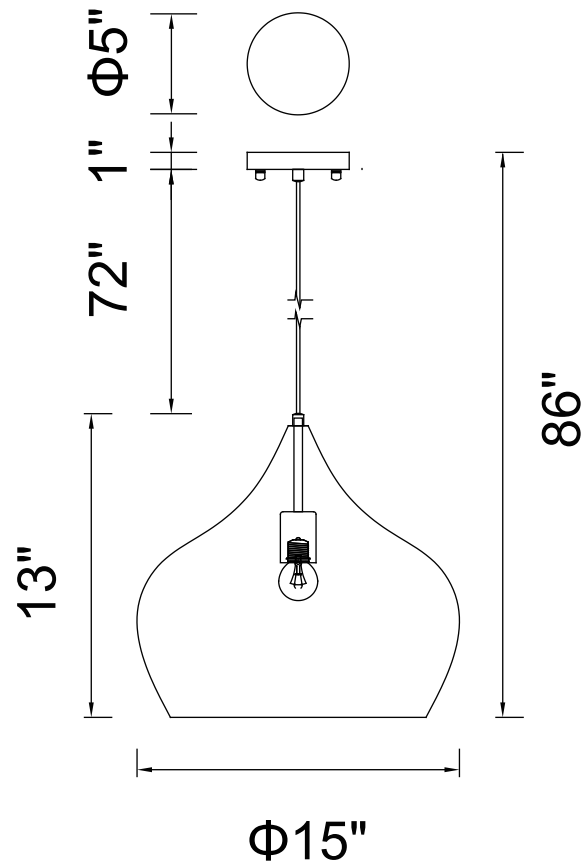

PROJECT: _____

FIXTURE TYPE: _____

LOCATION: _____

CONTACT/PHONE: _____

Item	9632P15-1-101
Collection	DYNAMIC
Finish	Black
Glass	-----
Crystal	-----
Input	120V AC,60HZ,AC

Shade	-----
Length/Dia.	15"
Width/Ext.	-----
Height	13"
Maximum	86"
Lumens	-----

Light Source	E26
Bulb Info.	1×60W
Included	-----
Dimmable	No
Color	-----
Weight	