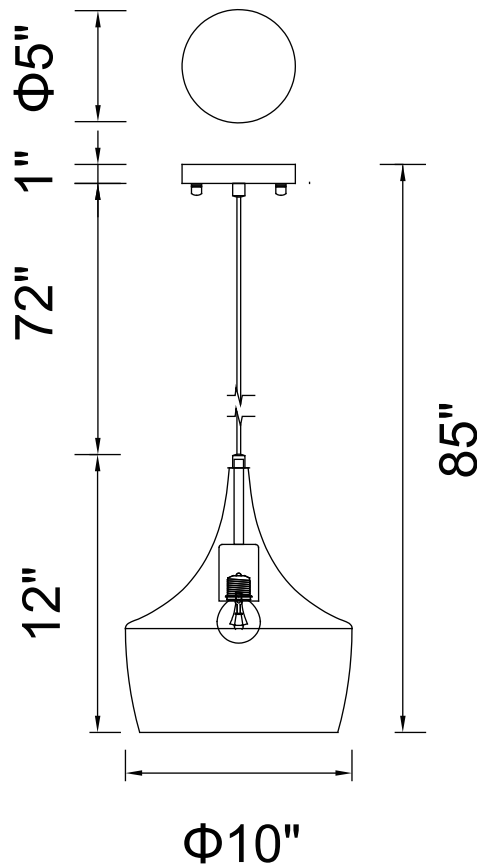

PROJECT: _____

FIXTURE TYPE: _____

LOCATION: _____

CONTACT/PHONE: _____

Item	9631P10-1-101
Collection	DYNAMIC
Finish	Black
Glass	-----
Crystal	-----
Input	120V AC,60HZ,AC

Shade	-----
Length/Dia.	10"
Width/Ext.	-----
Height	12"
Maximum	85"
Lumens	-----

Light Source	E26
Bulb Info.	1×60W
Included	-----
Dimmable	No
Color	-----
Weight	