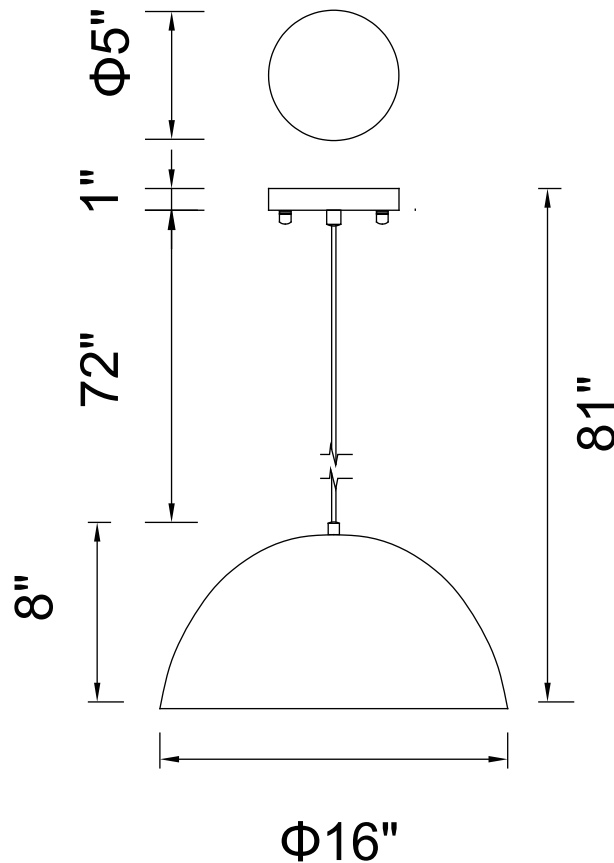

PROJECT: _____

FIXTURE TYPE: _____

LOCATION: _____

CONTACT/PHONE: _____

Item	9629P16-1-101
Collection	DYNAMIC
Finish	Black
Glass	-----
Crystal	-----
Input	120V AC,60HZ,AC

Shade	-----
Length/Dia.	16"
Width/Ext.	-----
Height	8"
Maximum	81"
Lumens	-----

Light Source	E26
Bulb Info.	1×60W
Included	-----
Dimmable	No
Color	-----
Weight	