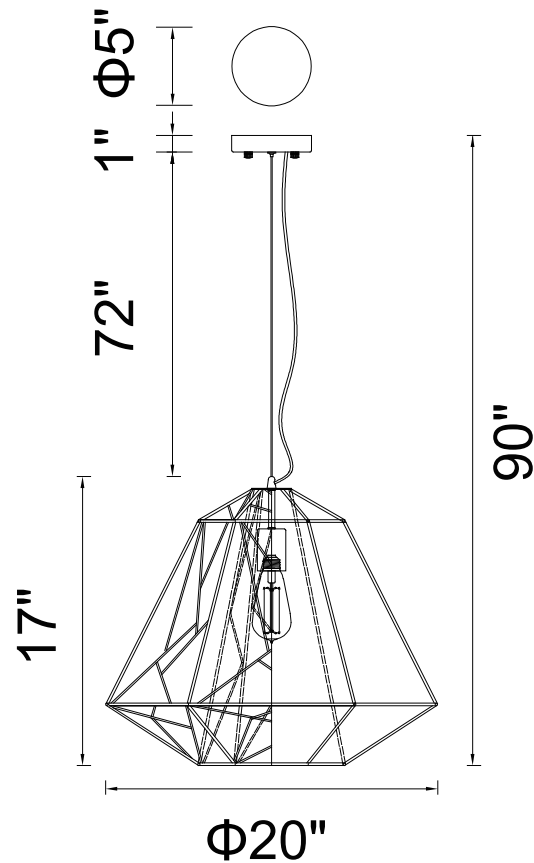

PROJECT: \_\_\_\_\_

FIXTURE TYPE: \_\_\_\_\_

LOCATION: \_\_\_\_\_

CONTACT/PHONE: \_\_\_\_\_

Item	9625P20-1-101
Collection	BAGHEERA
Finish	Black
Glass	-----
Crystal	-----
Input	120V AC,60HZ,AC

Shade	-----
Length/Dia.	20"
Width/Ext.	-----
Height	17"
Maximum	90"
Lumens	-----

Light Source	E26
Bulb Info.	1×60W
Included	-----
Dimmable	No
Color	-----
Weight	