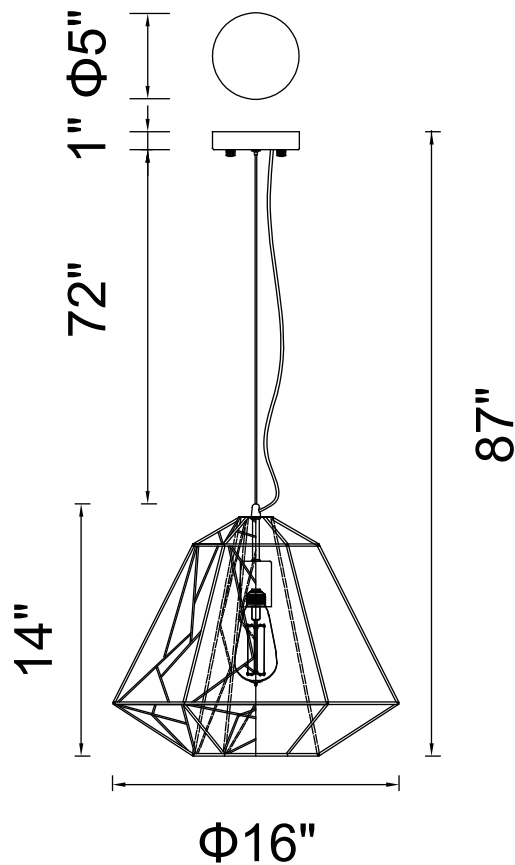

PROJECT: _____

FIXTURE TYPE: _____

LOCATION: _____

CONTACT/PHONE: _____

| | |
|------------|-----------------|
| Item | 9625P16-1-101 |
| Collection | BAGHEERA |
| Finish | Black |
| Glass | ----- |
| Crystal | ----- |
| Input | 120V AC,60HZ,AC |

| | |
|-------------|-------|
| Shade | ----- |
| Length/Dia. | 16" |
| Width/Ext. | ----- |
| Height | 14" |
| Maximum | 87" |
| Lumens | ----- |

| | |
|--------------|-------|
| Light Source | E26 |
| Bulb Info. | 1×60W |
| Included | ----- |
| Dimmable | No |
| Color | ----- |
| Weight | |