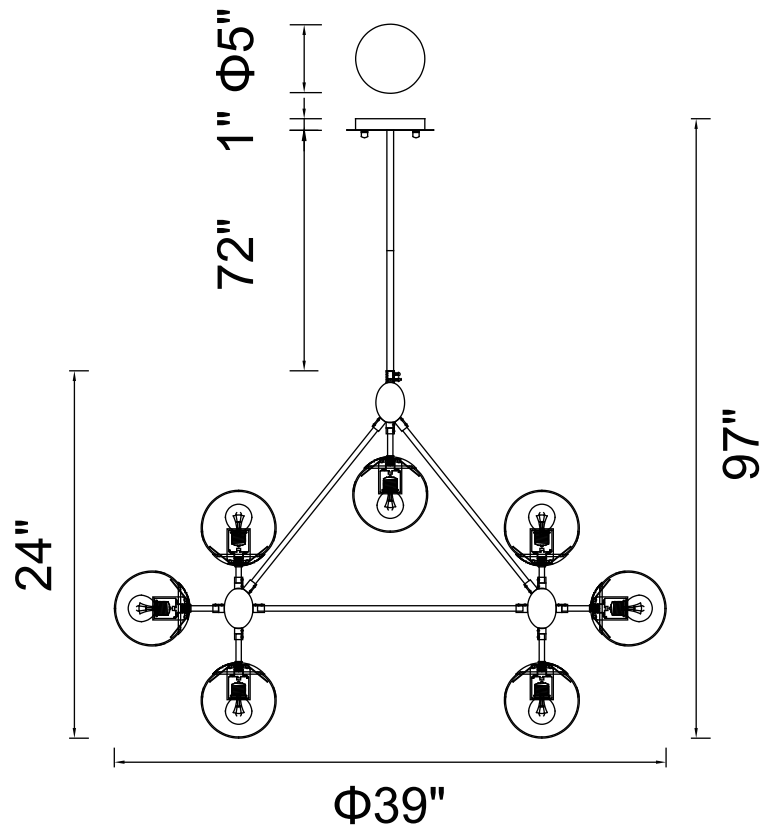

PROJECT: _____

FIXTURE TYPE: _____

LOCATION: _____

CONTACT/PHONE: _____

Item	9614P39-10-101
Collection	LONDON
Finish	Chrome
Glass	Clear
Crystal	-----
Input	120V AC,60HZ,AC

Shade	-----
Length/Dia.	39"
Width/Ext.	-----
Height	24"
Maximum	97"
Lumens	-----

Light Source	E26
Bulb Info.	10×60W
Included	-----
Dimmable	No
Color	-----
Weight	