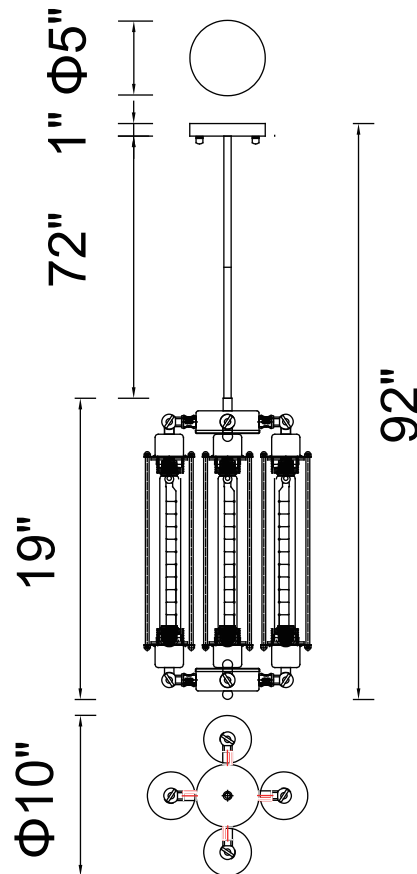

PROJECT: _____

FIXTURE TYPE: _____

LOCATION: _____

CONTACT/PHONE: _____

Item	9613P10-4-126
Collection	PAMELA
Finish	Chocolate
Glass	-----
Crystal	-----
Input	120V AC,60HZ,AC

Shade	-----
Length/Dia.	10"
Width/Ext.	-----
Height	19"
Maximum	92"
Lumens	-----

Light Source	E26
Bulb Info.	4×60W
Included	-----
Dimmable	No
Color	-----
Weight	