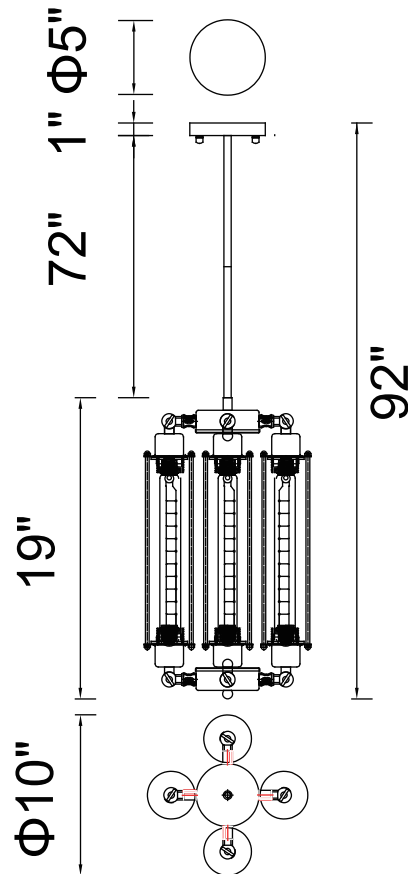

PROJECT: _____

FIXTURE TYPE: _____

LOCATION: _____

CONTACT/PHONE: _____

Item	9613P10-4-101
Collection	PAMELA
Finish	Black
Glass	-----
Crystal	-----
Input	120V AC,60HZ,AC

Shade	-----
Length/Dia.	10"
Width/Ext.	-----
Height	19"
Maximum	92"
Lumens	-----

Light Source	E26
Bulb Info.	4×60W
Included	-----
Dimmable	No
Color	-----
Weight	