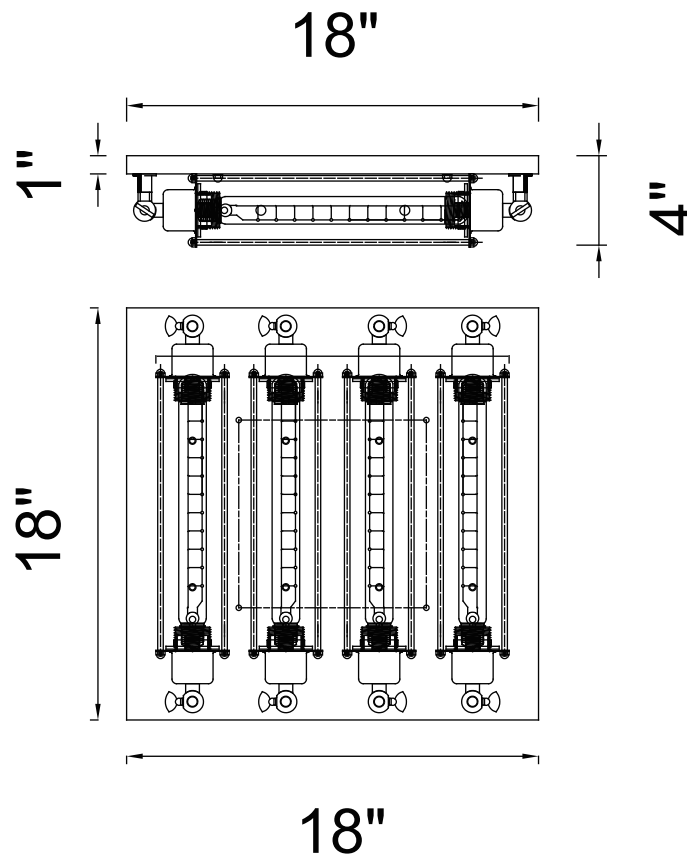

PROJECT: _____
 FIXTURE TYPE: _____
 LOCATION: _____
 CONTACT/PHONE: _____

Item	9613C18-4-126
Collection	PAMELA
Finish	Chocolate
Glass	-----
Crystal	-----
Input	120V AC,60HZ,AC

Shade	-----
Length/Dia.	18"
Width/Ext.	18"
Height	4"
Maximum	-----
Lumens	-----

Light Source	E26
Bulb Info.	4x60W
Included	-----
Dimmable	No
Color	-----
Weight	