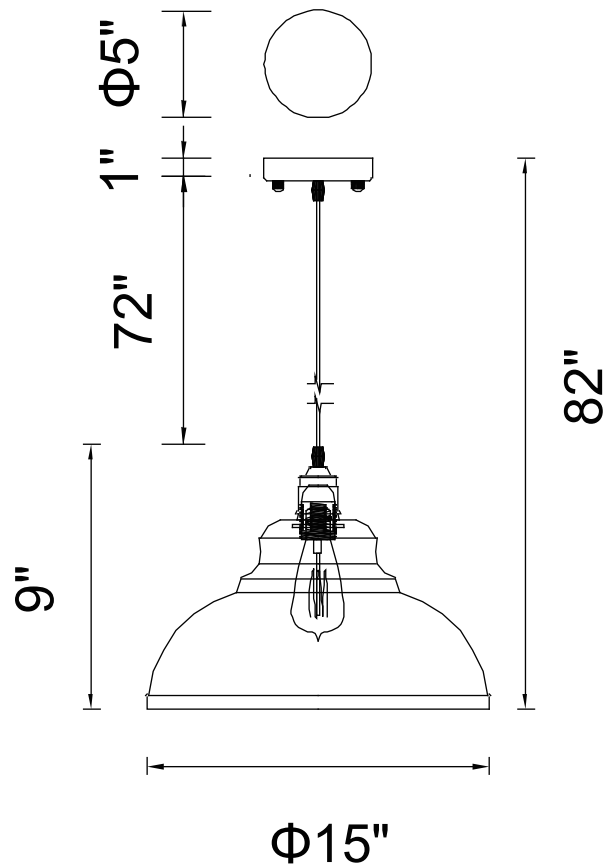

PROJECT: _____

FIXTURE TYPE: _____

LOCATION: _____

CONTACT/PHONE: _____

Item	9612P15-1-128
Collection	VOGEL
Finish	Antique Copper
Glass	-----
Crystal	-----
Input	120V AC,60HZ,AC

Shade	-----
Length/Dia.	15"
Width/Ext.	-----
Height	9"
Maximum	82"
Lumens	-----

Light Source	E26
Bulb Info.	1×60W
Included	-----
Dimmable	No
Color	-----
Weight	