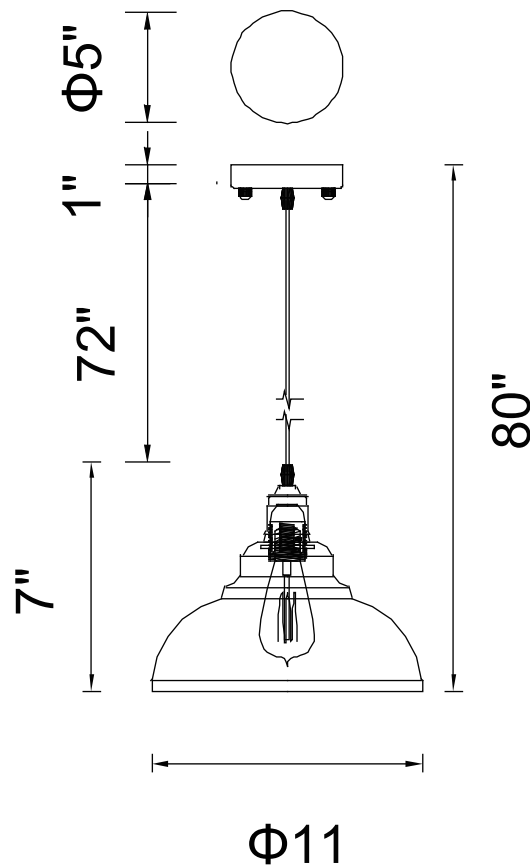

PROJECT: \_\_\_\_\_

FIXTURE TYPE: \_\_\_\_\_

LOCATION: \_\_\_\_\_

CONTACT/PHONE: \_\_\_\_\_

Item	9612P11-1-128
Collection	VOGEL
Finish	Antique Copper
Glass	-----
Crystal	-----
Input	120V AC,60HZ,AC

Shade	-----
Length/Dia.	18"
Width/Ext.	-----
Height	12"
Maximum	80"
Lumens	-----

Light Source	E26
Bulb Info.	1×60W
Included	-----
Dimmable	No
Color	-----
Weight	