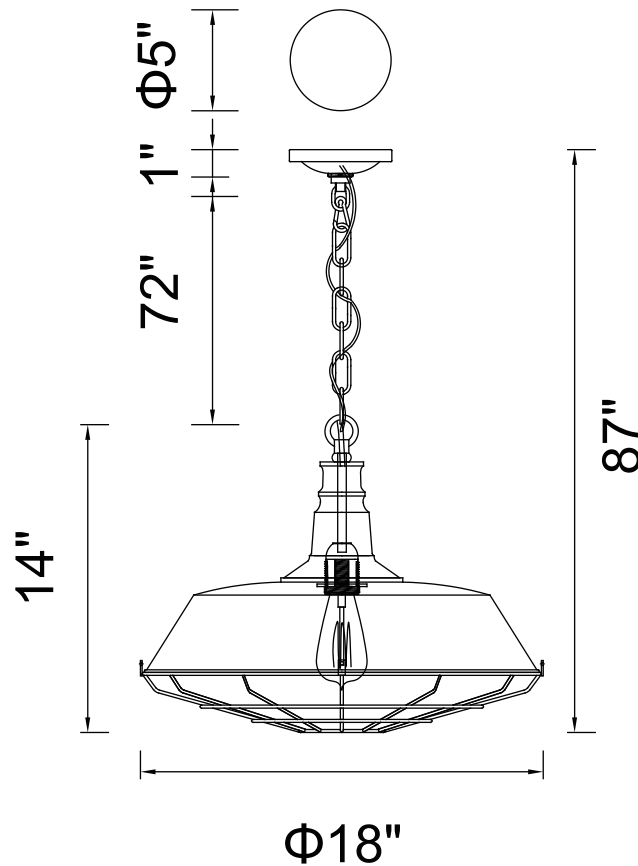

PROJECT: _____

FIXTURE TYPE: _____

LOCATION: _____

CONTACT/PHONE: _____

Item	9611P18-1-101
Collection	MORGAN
Finish	Black
Glass	-----
Crystal	-----
Input	120V AC,60HZ,AC

Shade	-----
Length/Dia.	11"
Width/Ext.	-----
Height	12"
Maximum	87"
Lumens	-----

Light Source	E26
Bulb Info.	1×60W
Included	-----
Dimmable	No
Color	-----
Weight	