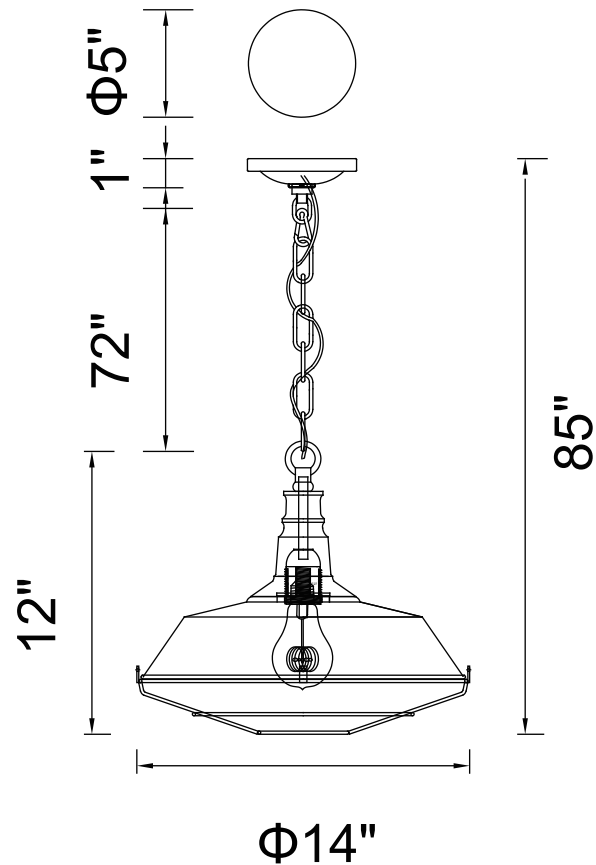

PROJECT: _____

FIXTURE TYPE: _____

LOCATION: _____

CONTACT/PHONE: _____

Item	9611P14-1-128
Collection	MORGAN
Finish	Antique Copper
Glass	-----
Crystal	-----
Input	120V AC,60HZ,AC

Shade	-----
Length/Dia.	14"
Width/Ext.	-----
Height	12"
Maximum	85"
Lumens	-----

Light Source	E26
Bulb Info.	1×60W
Included	-----
Dimmable	No
Color	-----
Weight	