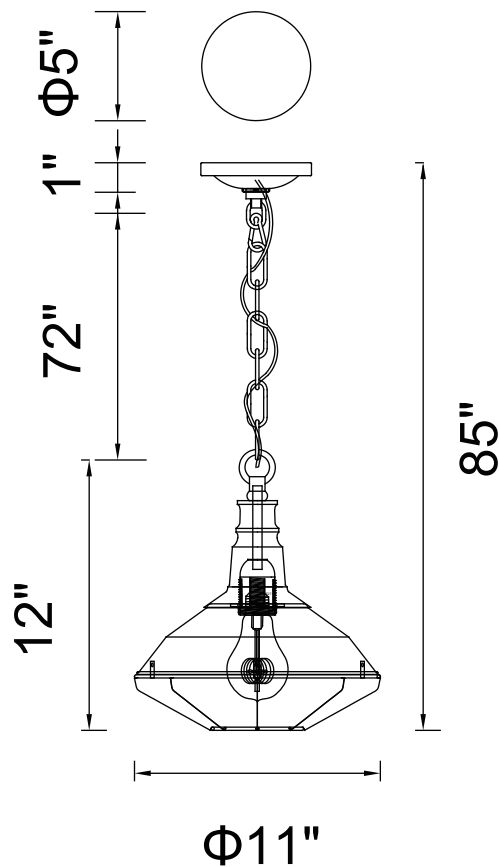

PROJECT: _____

FIXTURE TYPE: _____

LOCATION: _____

CONTACT/PHONE: _____

Item	9611P11-1-126
Collection	MORGAN
Finish	Chocolate
Glass	-----
Crystal	-----
Input	120V AC,60HZ,AC

Shade	-----
Length/Dia.	11"
Width/Ext.	-----
Height	12"
Maximum	85"
Lumens	-----

Light Source	E26
Bulb Info.	1×60W
Included	-----
Dimmable	No
Color	-----
Weight	