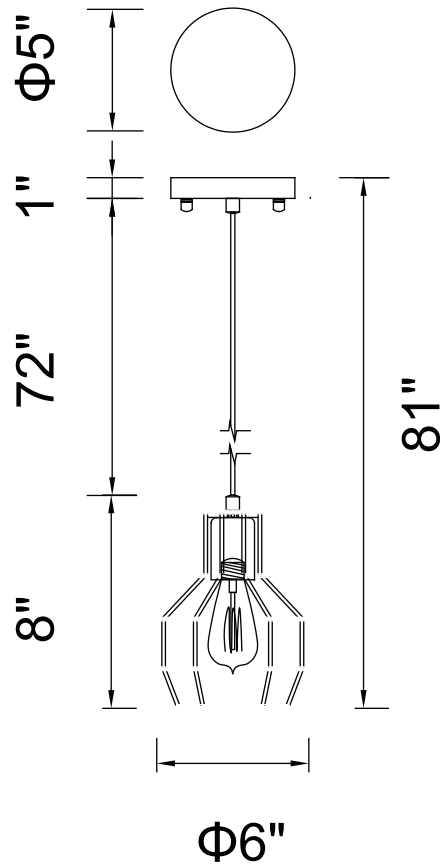

PROJECT: _____

FIXTURE TYPE: _____

LOCATION: _____

CONTACT/PHONE: _____

Item	9608P6-1-101
Collection	SECURE
Finish	Black
Glass	-----
Crystal	-----
Input	120V AC,60HZ,AC

Shade	-----
Length/Dia.	6"
Width/Ext.	-----
Height	8"
Maximum	81"
Lumens	-----

Light Source	E26
Bulb Info.	1×60W
Included	-----
Dimmable	No
Color	-----
Weight	