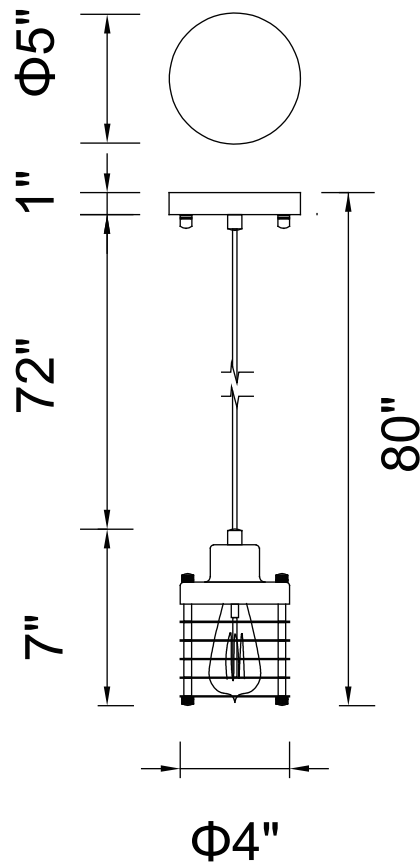

PROJECT: _____

FIXTURE TYPE: _____

LOCATION: _____

CONTACT/PHONE: _____

Item	9607P4-1-101
Collection	BRAY
Finish	Black
Glass	-----
Crystal	-----
Input	120V AC,60HZ,AC

Shade	-----
Length/Dia.	6"
Width/Ext.	-----
Height	7"
Maximum	80"
Lumens	-----

Light Source	E26
Bulb Info.	1×60W
Included	-----
Dimmable	No
Color	-----
Weight	