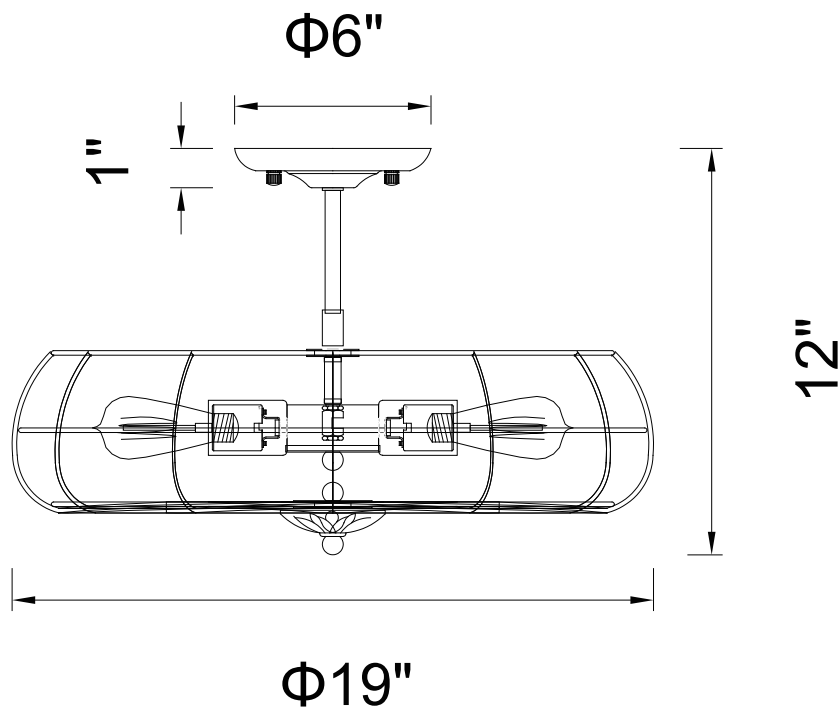

PROJECT: _____
 FIXTURE TYPE: _____
 LOCATION: _____
 CONTACT/PHONE: _____

Item	9606C19-5-128
Collection	PAMELA
Finish	Antique Copper
Glass	-----
Crystal	-----
Input	120V AC,60HZ,AC

Shade	-----
Length/Dia.	19"
Width/Ext.	-----
Height	12"
Maximum	12"
Lumens	-----

Light Source	E26
Bulb Info.	5×60W
Included	-----
Dimmable	No
Color	-----
Weight	