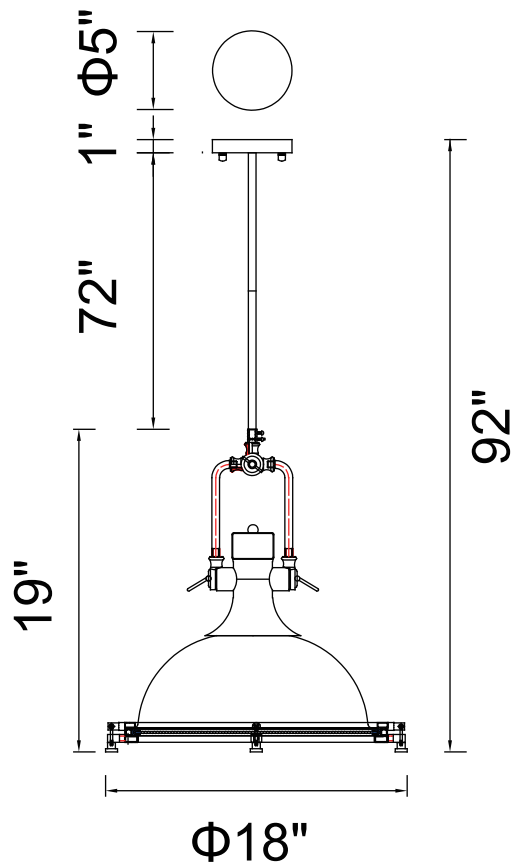

PROJECT: _____

FIXTURE TYPE: _____

LOCATION: _____

CONTACT/PHONE: _____

Item	9602P17-1-601
Collection	SHOW
Finish	Chrome
Glass	-----
Crystal	-----
Input	120V AC,60HZ,AC

Shade	-----
Length/Dia.	17"
Width/Ext.	-----
Height	21"
Maximum	92"
Lumens	-----

Light Source	E26
Bulb Info.	1×60W
Included	-----
Dimmable	No
Color	-----
Weight	