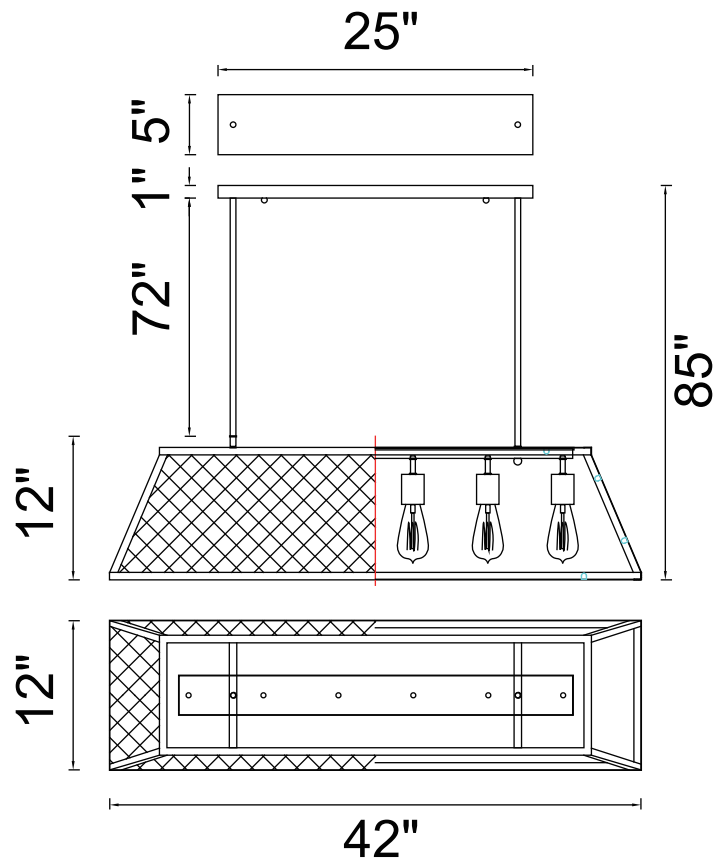

PROJECT: \_\_\_\_\_

FIXTURE TYPE: \_\_\_\_\_

LOCATION: \_\_\_\_\_

CONTACT/PHONE: \_\_\_\_\_

Item	9601P42-6-101-A
Collection	MACLEAY
Finish	Black
Glass	Clear
Crystal	-----
Input	120V AC,60HZ,AC

Shade	-----
Length/Dia.	42"
Width/Ext.	12"
Height	12"
Maximum	85"
Lumens	-----

Light Source	E26
Bulb Info.	6×60W
Included	-----
Dimmable	No
Color	-----
Weight	