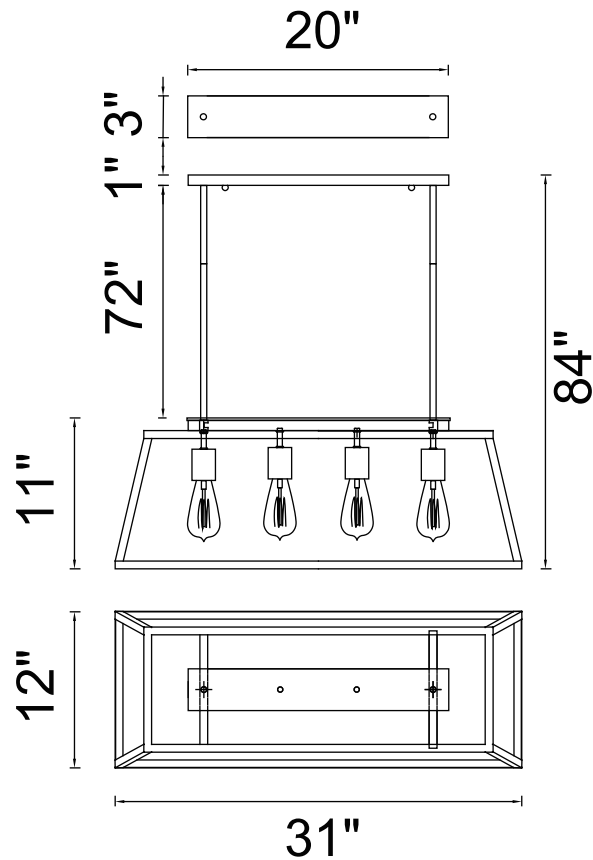

PROJECT: \_\_\_\_\_  
 FIXTURE TYPE: \_\_\_\_\_  
 LOCATION: \_\_\_\_\_  
 CONTACT/PHONE: \_\_\_\_\_

Item	9601P31-4-101
Collection	ALYSON
Finish	Black
Glass	Clear
Crystal	-----
Input	120V AC,60HZ,AC

Shade	-----
Length/Dia.	31"
Width/Ext.	12"
Height	11"
Maximum	84"
Lumens	-----

Light Source	E26
Bulb Info.	4×60W
Included	-----
Dimmable	No
Color	-----
Weight	