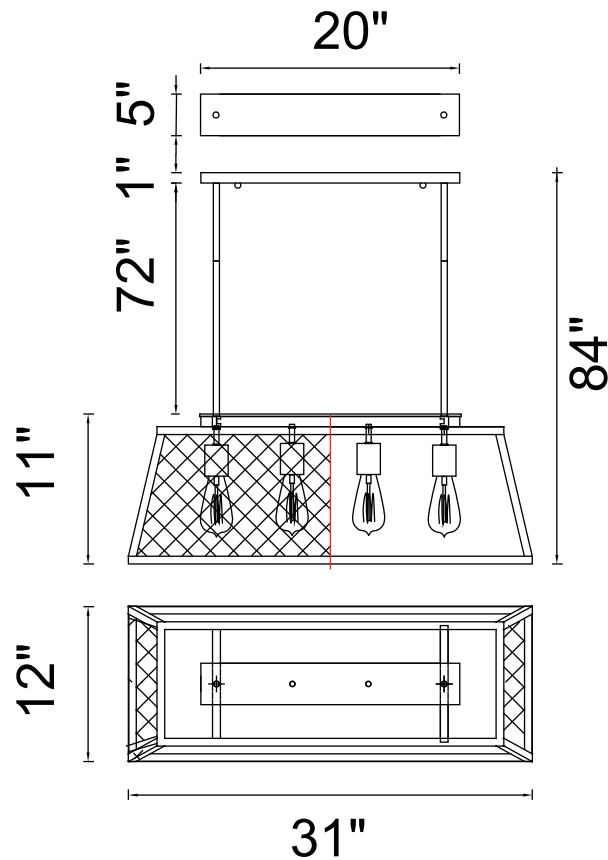

PROJECT: \_\_\_\_\_

FIXTURE TYPE: \_\_\_\_\_

LOCATION: \_\_\_\_\_

CONTACT/PHONE: \_\_\_\_\_

Item	9601P31-4-101-A
Collection	MACLEAY
Finish	Black
Glass	Clear
Crystal	-----
Input	120V AC,60HZ,AC

Shade	-----
Length/Dia.	36"
Width/Ext.	12"
Height	12"
Maximum	84"
Lumens	-----

Light Source	E26
Bulb Info.	5×60W
Included	-----
Dimmable	No
Color	-----
Weight	