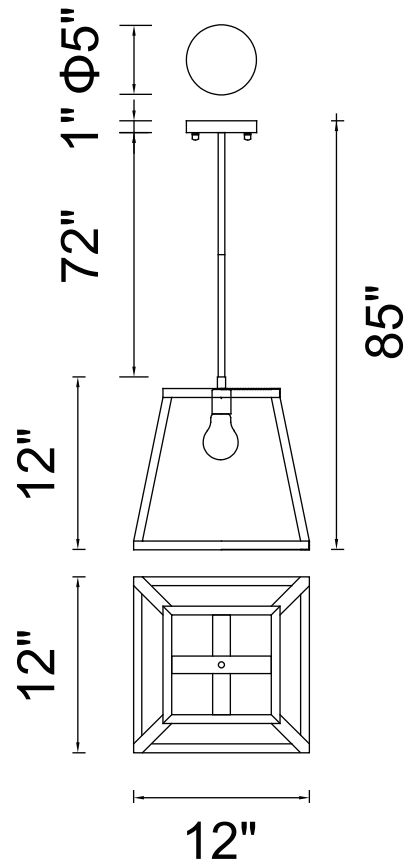

PROJECT: \_\_\_\_\_

FIXTURE TYPE: \_\_\_\_\_

LOCATION: \_\_\_\_\_

CONTACT/PHONE: \_\_\_\_\_

Item	9601P12-1-101
Collection	ALYSON
Finish	Black
Glass	Clear
Crystal	-----
Input	120V AC,60HZ,AC

Shade	-----
Length/Dia.	12"
Width/Ext.	12"
Height	12"
Maximum	85"
Lumens	-----

Light Source	E26
Bulb Info.	1×60W
Included	-----
Dimmable	No
Color	-----
Weight	