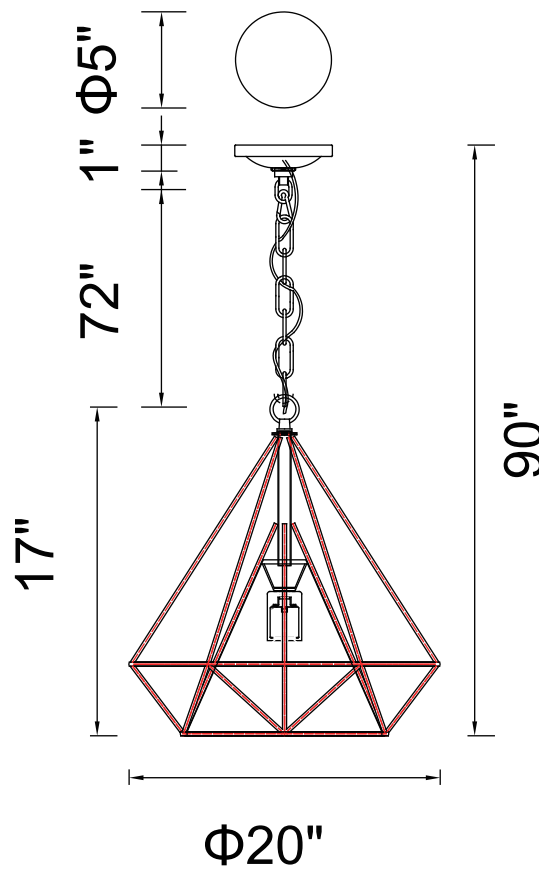

PROJECT: _____

FIXTURE TYPE: _____

LOCATION: _____

CONTACT/PHONE: _____

Item	9600P20-1-101
Collection	DIAMOND
Finish	Black
Glass	-----
Crystal	-----
Input	120V AC,60HZ,AC

Shade	-----
Length/Dia.	20"
Width/Ext.	-----
Height	17"
Maximum	90"
Lumens	-----

Light Source	E26
Bulb Info.	1×60W
Included	-----
Dimmable	No
Color	-----
Weight	