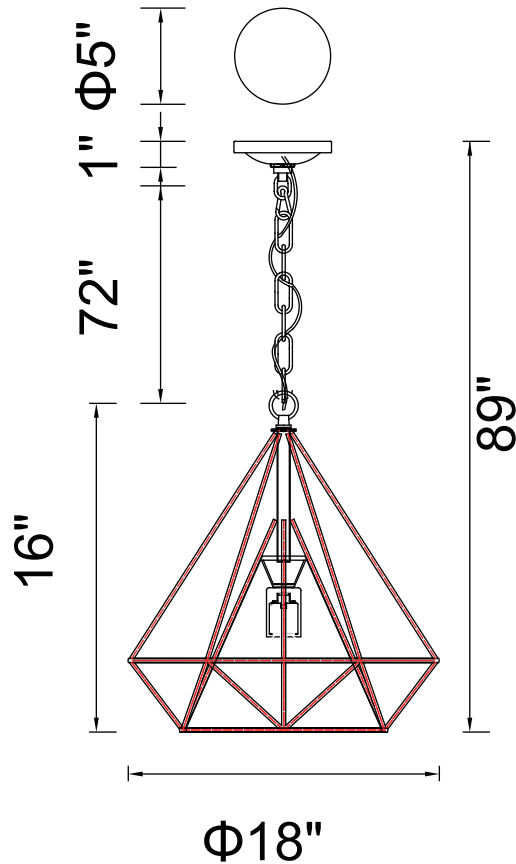

PROJECT: _____

FIXTURE TYPE: _____

LOCATION: _____

CONTACT/PHONE: _____

Item	9600P18-1-101
Collection	DIAMOND
Finish	Black
Glass	-----
Crystal	-----
Input	120V AC,60HZ,AC

Shade	-----
Length/Dia.	18"
Width/Ext.	-----
Height	16"
Maximum	89"
Lumens	-----

Light Source	E26
Bulb Info.	1×60W
Included	-----
Dimmable	No
Color	-----
Weight	