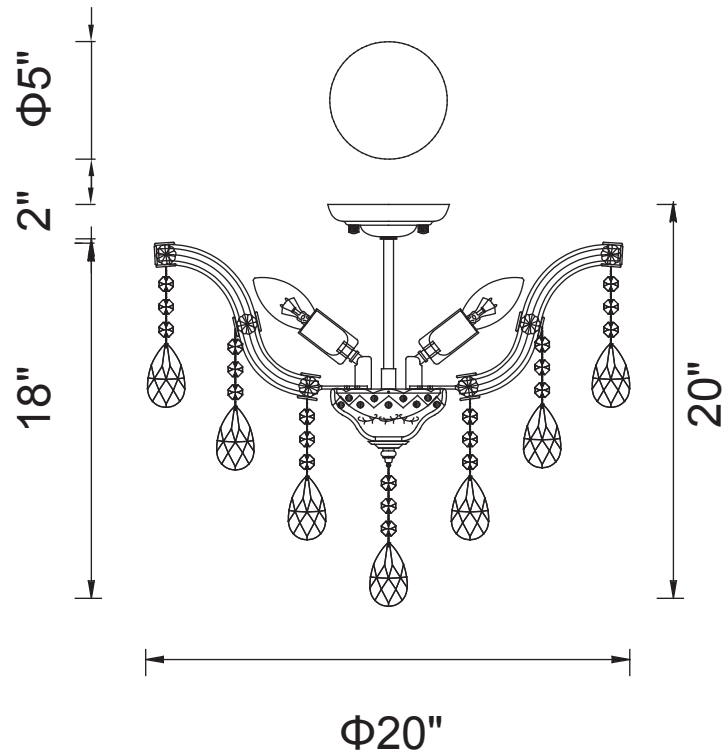

PROJECT: \_\_\_\_\_

FIXTURE TYPE: \_\_\_\_\_

LOCATION: \_\_\_\_\_

CONTACT/PHONE: \_\_\_\_\_

Item	8418C20C-6
Collection	PAYTON
Finish	Chrome
Glass	-----
Crystal	Clear
Input	120V AC,60HZ,AC

Shade	-----
Length/Dia.	20"
Width/Ext.	-----
Height	18"
Maximum	20"
Lumens	-----

Light Source	E12
Bulb Info.	6×60W
Included	-----
Dimmable	No
Color	-----
Weight	